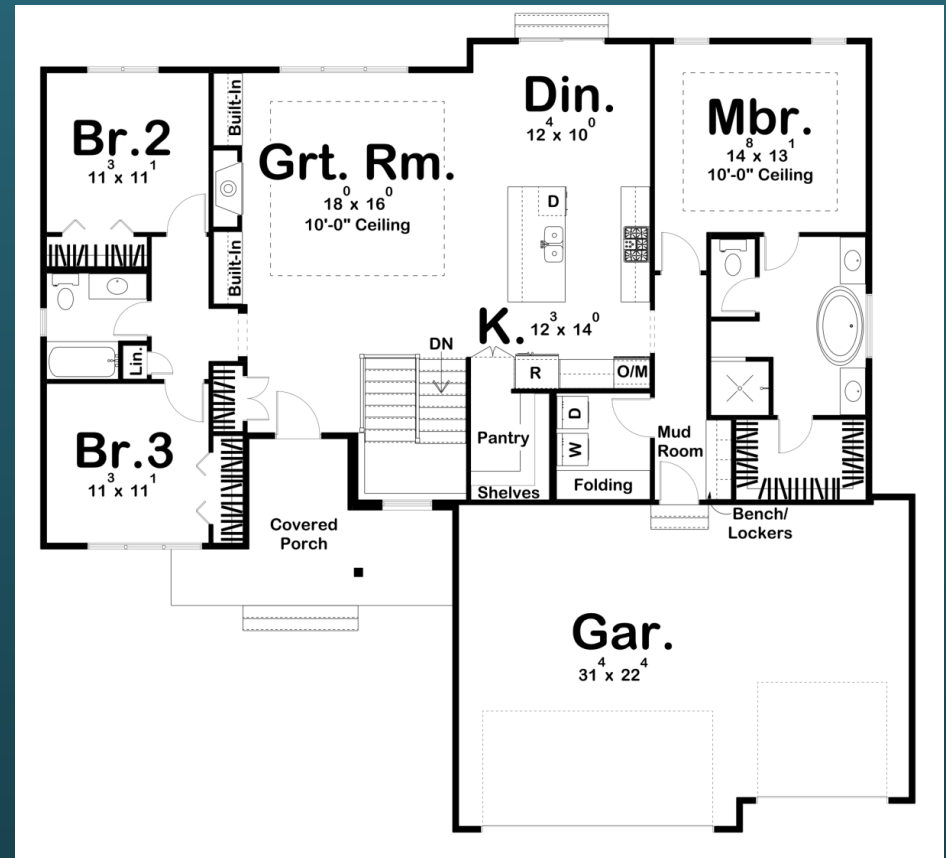

Caballero Plan

1824 sf Ranch Home

Elevations and plans may be shown with options and are subject to change without notice.

Main Level
1824 sf